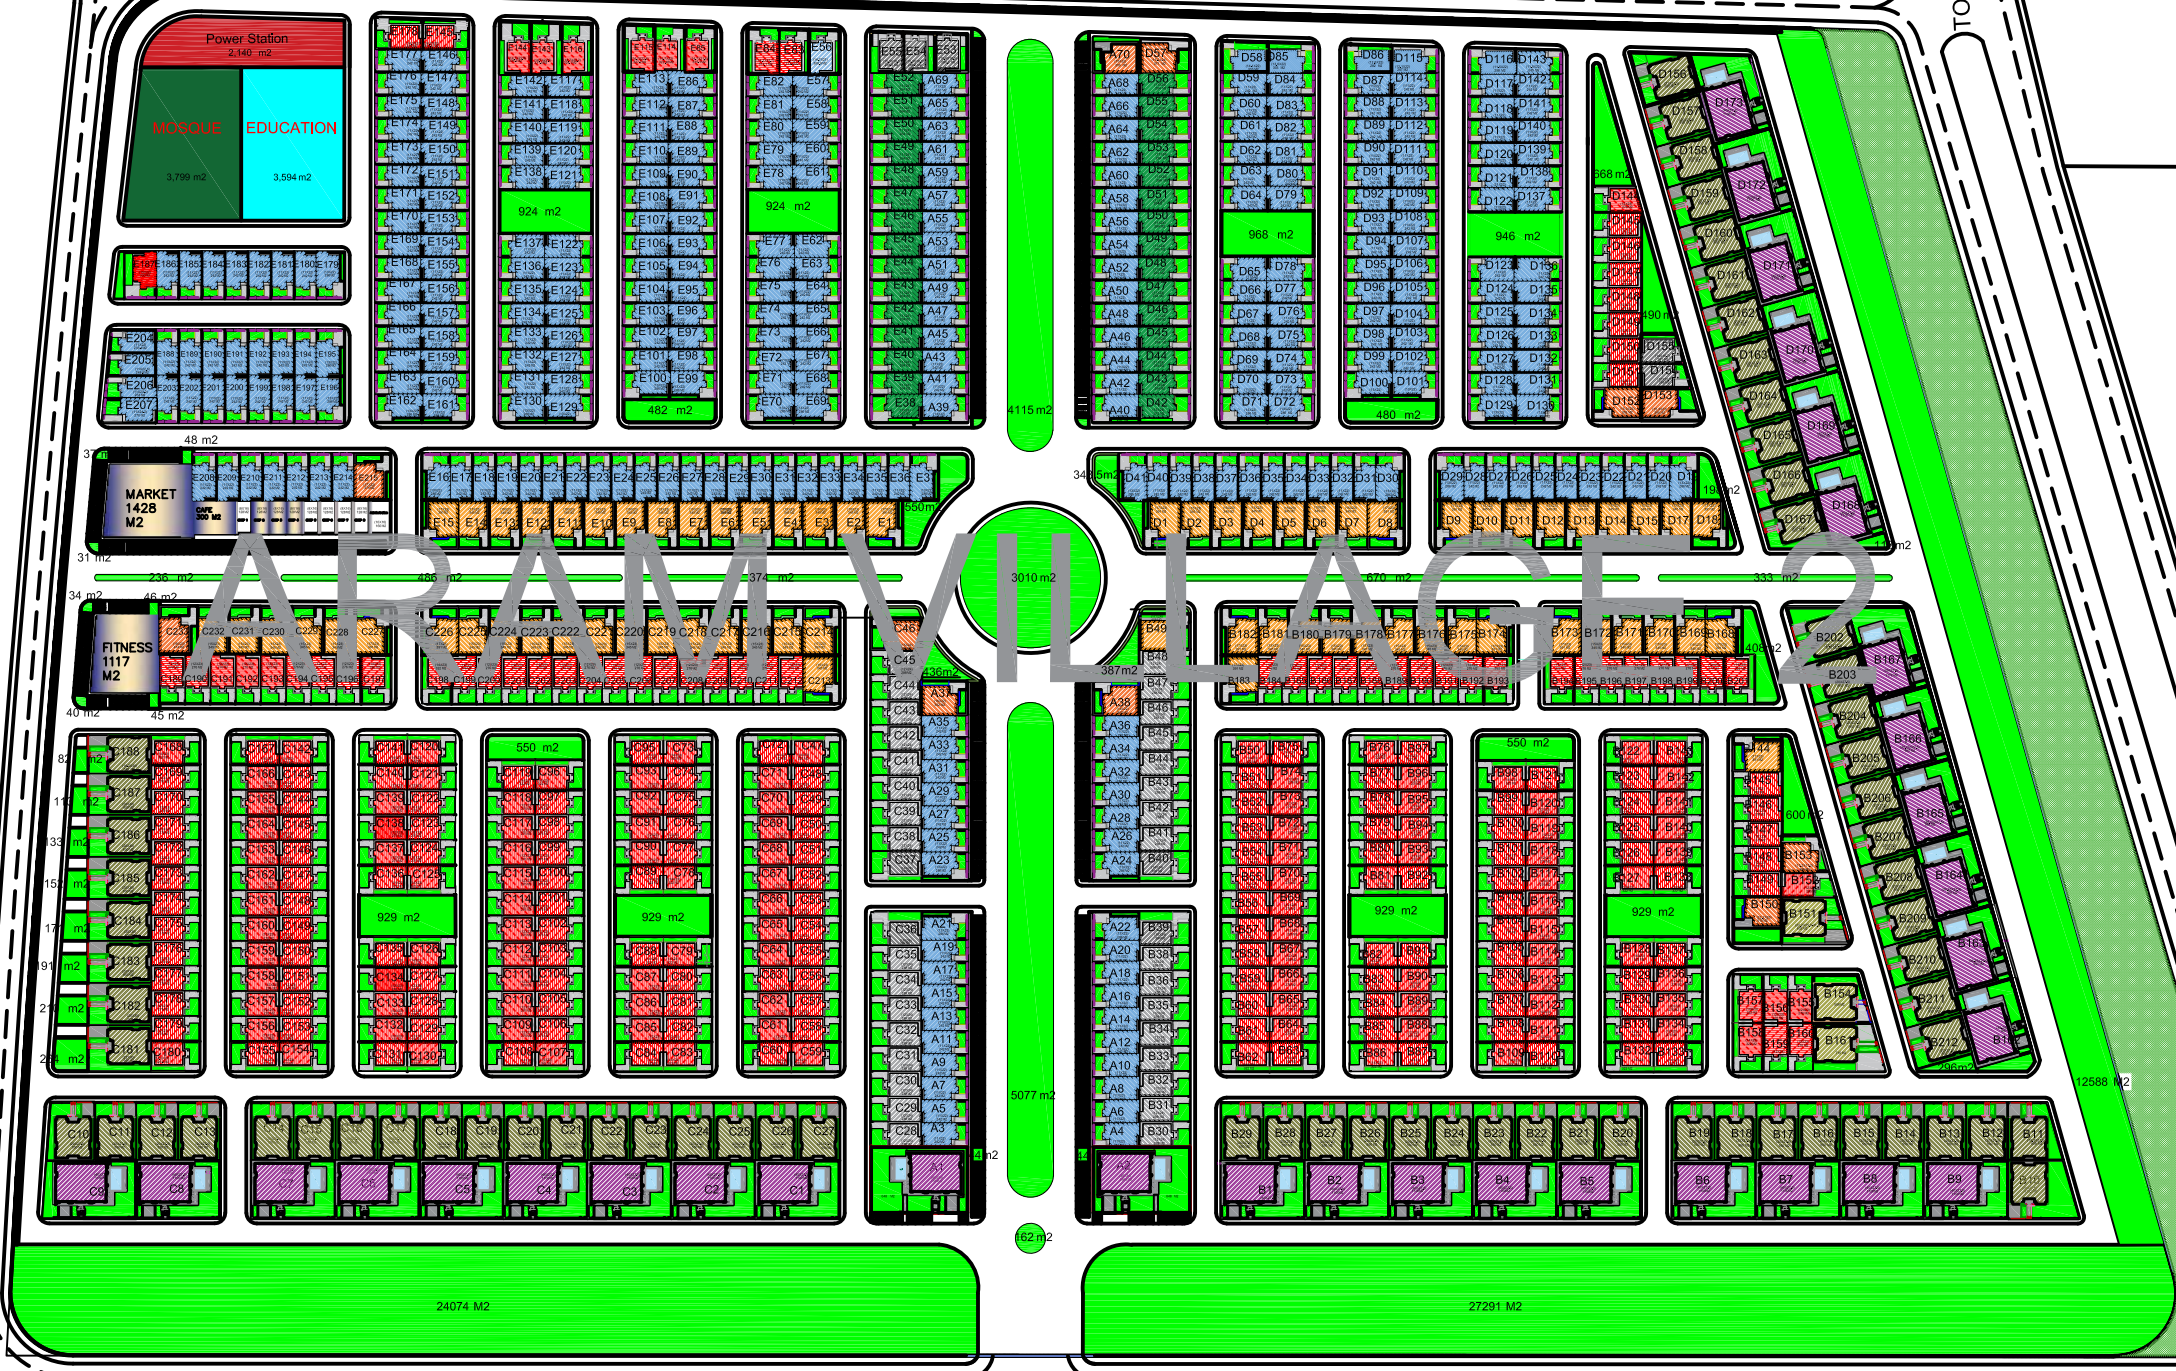

MASS CITY

ITALIAN 2 CITY

VILLA TYPES LEGEND

	TYPE 1	1500 M2	2	VILLAS
	TYPE 2	1100 M2	25	VILLAS
	TYPE 3	1000 M2	6	VILLAS
	TYPE 4	600 M2	7	VILLAS
	TYPE 5	550 M2	64	VILLAS
	TYPE 6	345 M2	81	VILLAS
	TYPE 7	288 M2	51	VILLAS
	TYPE 8	276 M2	306	VILLAS
	TYPE 9	264 M2	14	VILLAS
	TYPE 10	242 M2	346	VILLAS
	COMMERCIAL			
	GREEN AREAS	94,464 M2		

ARAM VILLAGE 1

150M ← TO

TO → 120 M

NEW AZADI