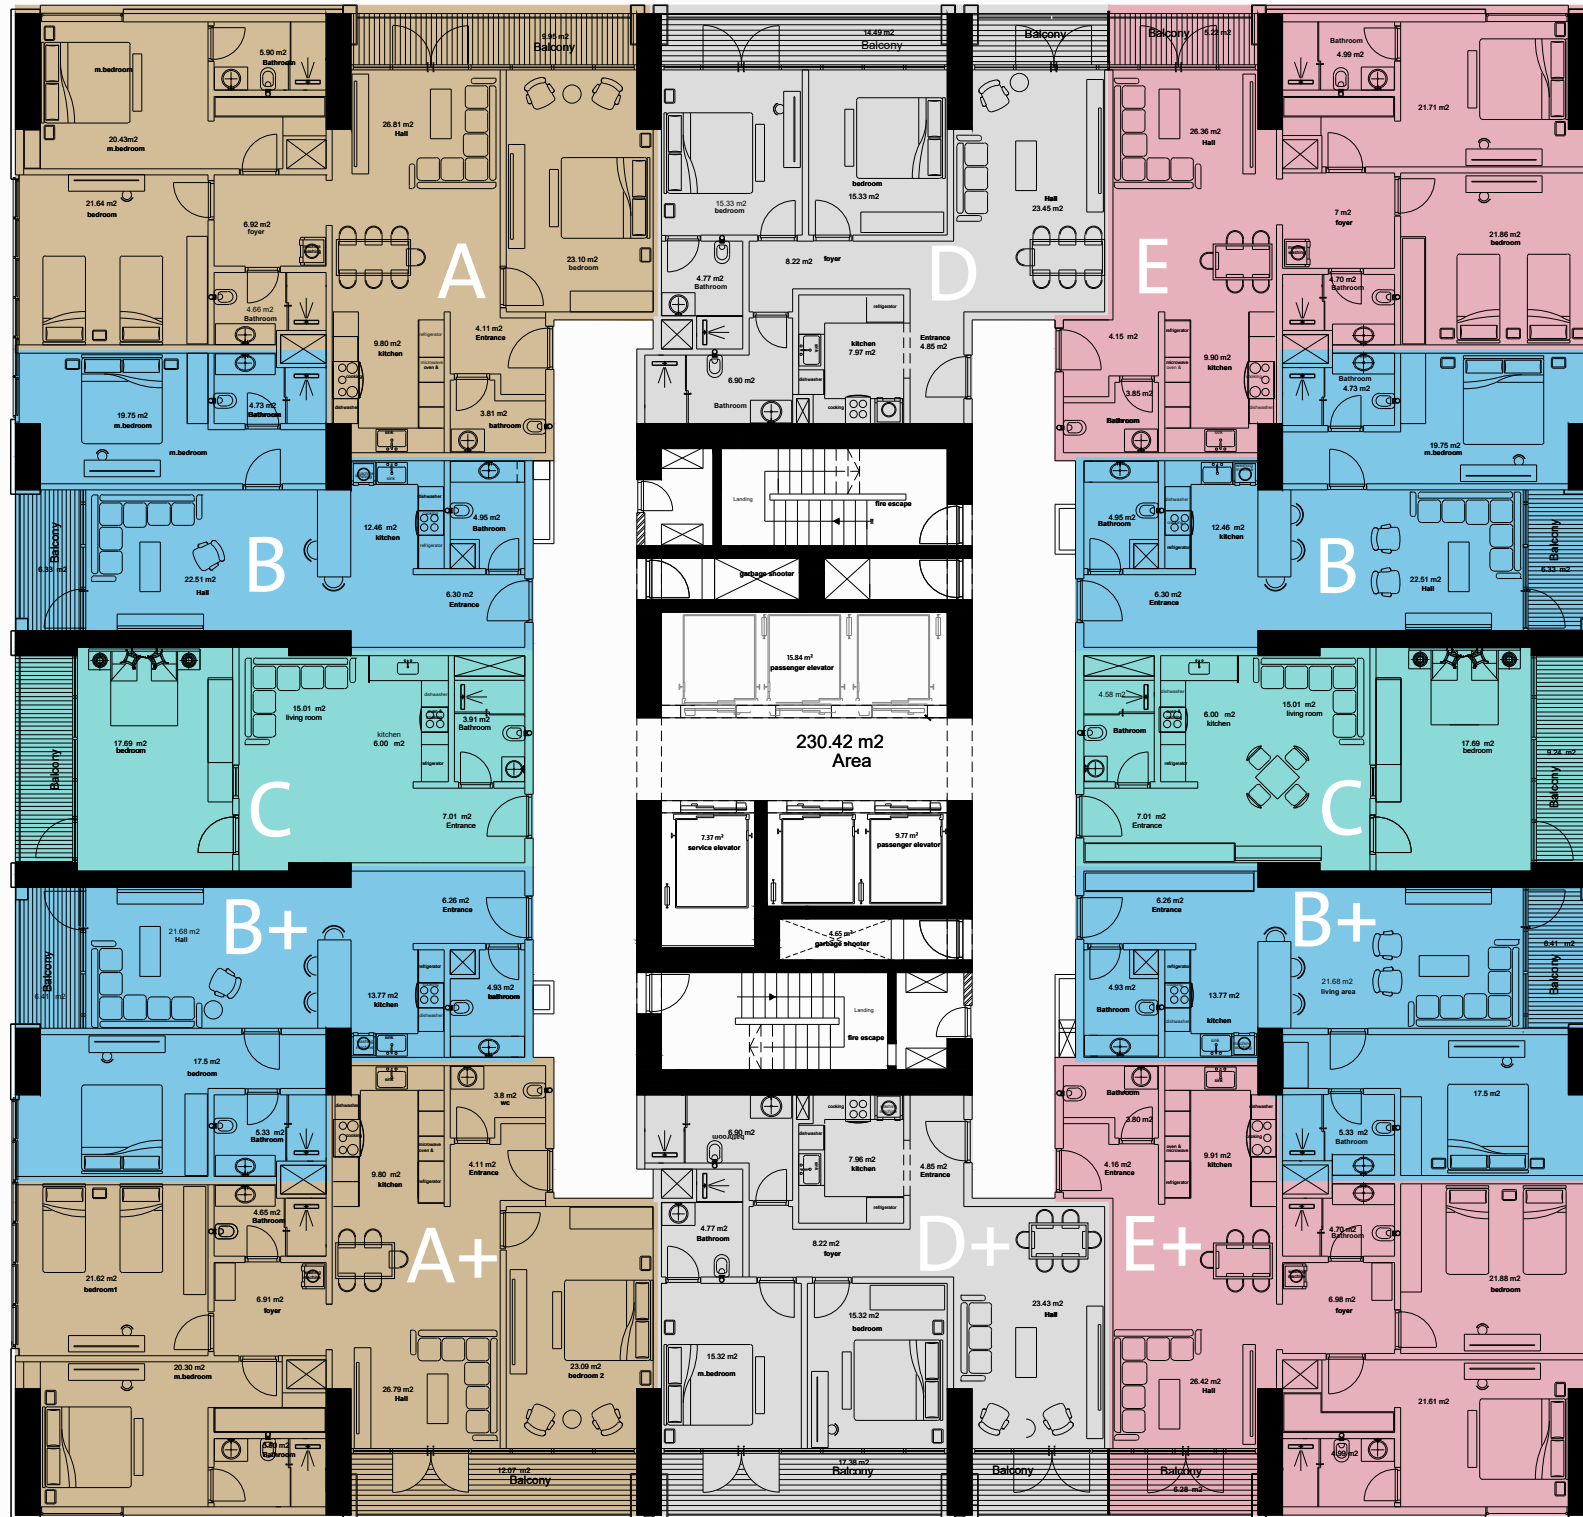

100m Road

1
178 M²

12
131 M²

11
143 M²

SKY PARK

Apartment type A+

1+3
180 M²

Apartment type A

1+3
178 M²

Apartment type B+

1+1
103 M²

Apartment type B

1+1
100 M²

Apartment type C

1+1
89 M²

Apartment type D+

1+2
135 M²

Apartment type D

1+2
131 M²

Apartment type E+

1+2
144 M²

Apartment type E

1+2
143 M²

2
100 M²

3
89 M²

4
103 M²

5
180 M²

6
135 M²

7
144 M²

10
100 M²

9
89 M²

8
103 M²