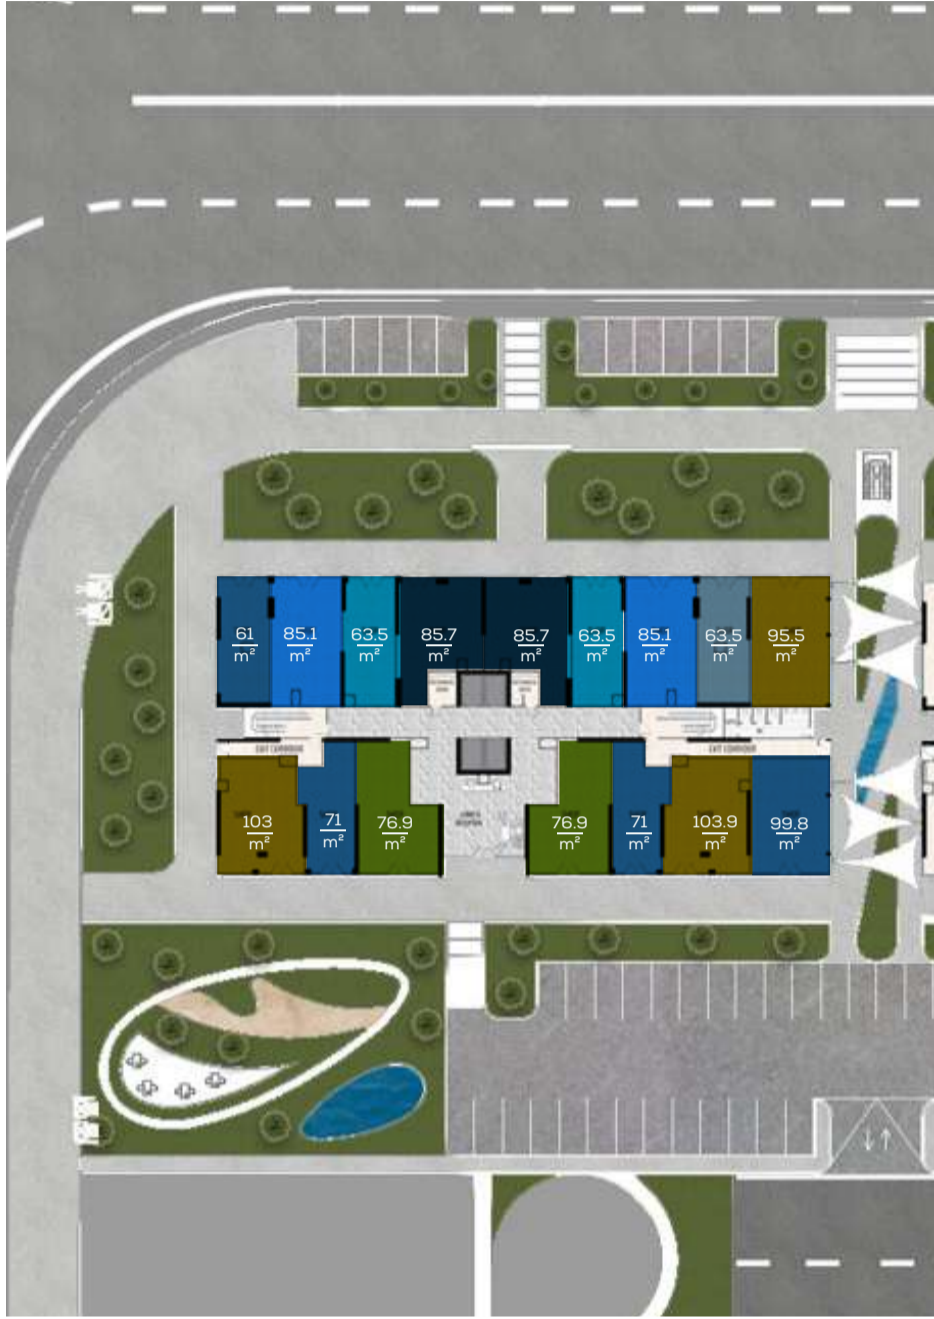

FLORIA CITY SK TOWERS

SHOP AREA

61 m²

SHOP AREA

85.1 m²

SHOP AREA

63.5 m²

SHOP AREA

85.7 m²

SHOP AREA

63.5 m²

SHOP AREA

76.9 m²

SHOP AREA

103 - 103.9 m²

KOYA ROAD

LAWAN STREET

SK 1

SK 2

SK 3

SK 4

SK 5

SK 6

SK 7