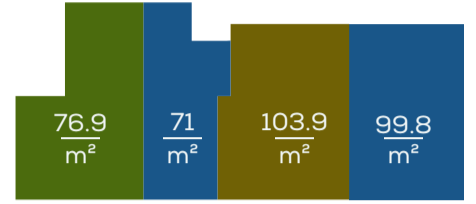

FLORIA CITY SK TOWERS

SHOP AREA

61 m²

SHOP AREA

85.1 m²

SHOP AREA

63.5 m²

SHOP AREA

85.7 m²

SHOP AREA

63.5 m²

SHOP AREA

76.9 m²

SHOP AREA

103 - 103.9 m²

KOYA ROAD