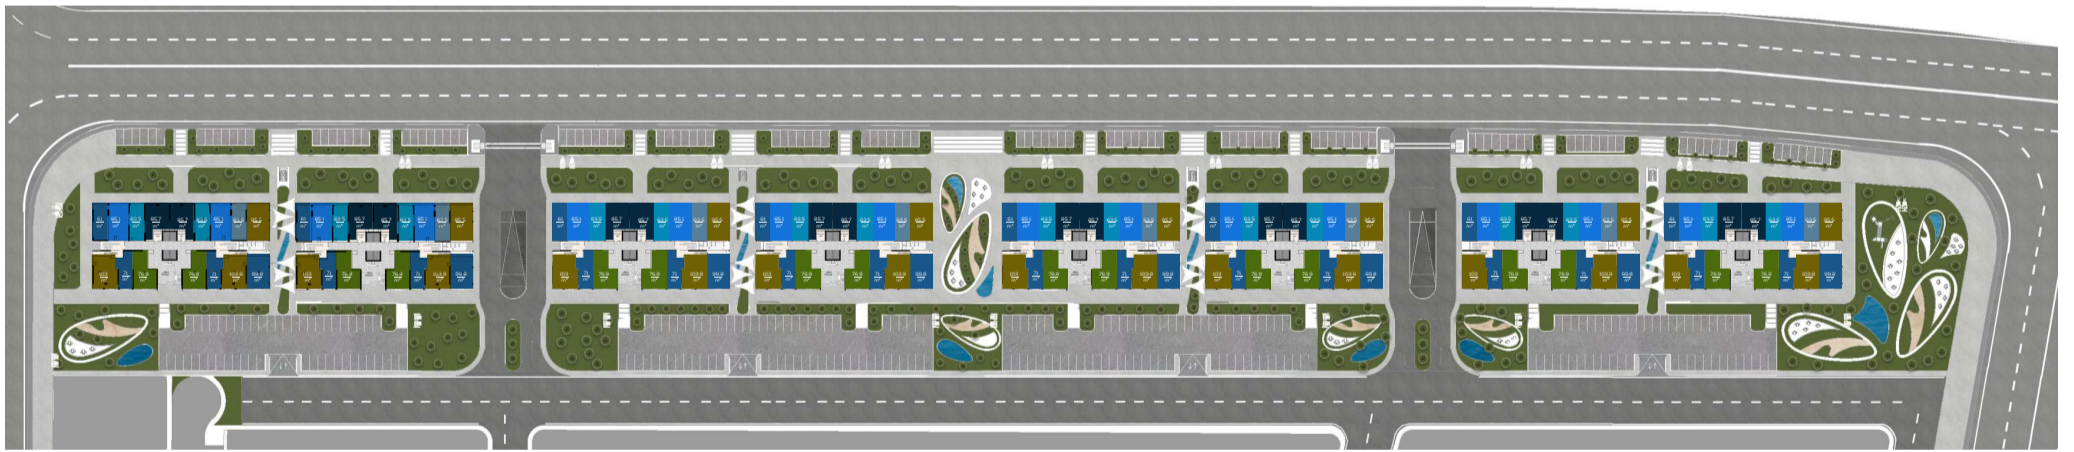

FLORIA CITY SK TOWERS

SHOP AREA

61 m²

SHOP AREA

85.1 m²

SHOP AREA

63.5 m²

SHOP AREA

85.7 m²

SHOP AREA

63.5 m²

SHOP AREA

76.9 m²

SHOP AREA

103 - 103.9 m²

KOYA ROAD

LAWAN STREET

SK 1

SK 2

SK 3

SK 4

SK 5

SK 6

SK 7