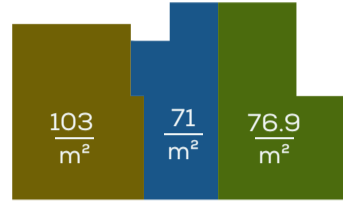

FLORIA CITY SK TOWERS

SHOP AREA

61 m²

SHOP AREA

85.1 m²

SHOP AREA

63.5 m²

SHOP AREA

85.7 m²

SHOP AREA

63.5 m²

SHOP AREA

76.9 m²

SHOP AREA

103 - 103.9 m²

KOYA ROAD