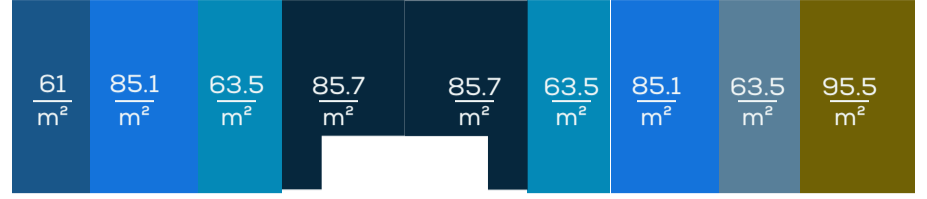

FLORIA CITY SK TOWERS

SHOP AREA

61 m²

SHOP AREA

85.1 m²

SHOP AREA

63.5 m²

SHOP AREA

85.7 m²

SHOP AREA

63.5 m²

SHOP AREA

76.9 m²

SHOP AREA

103 - 103.9 m²

KOYA ROAD