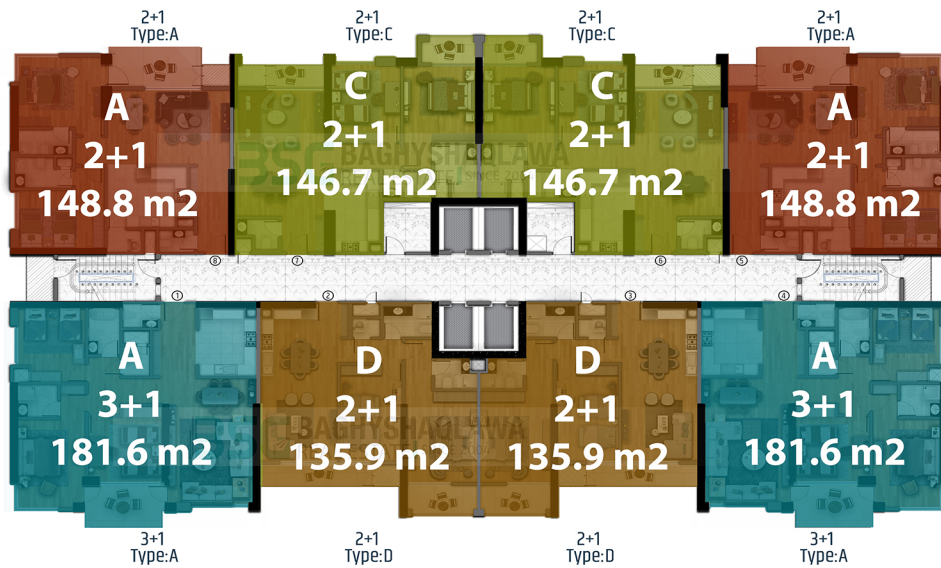

SK Towers

LAWAN STREET VIEW

LAWAN STREET VIEW

TYPICAL FLOOR TYPE A

TYPICAL FLOOR TYPE B