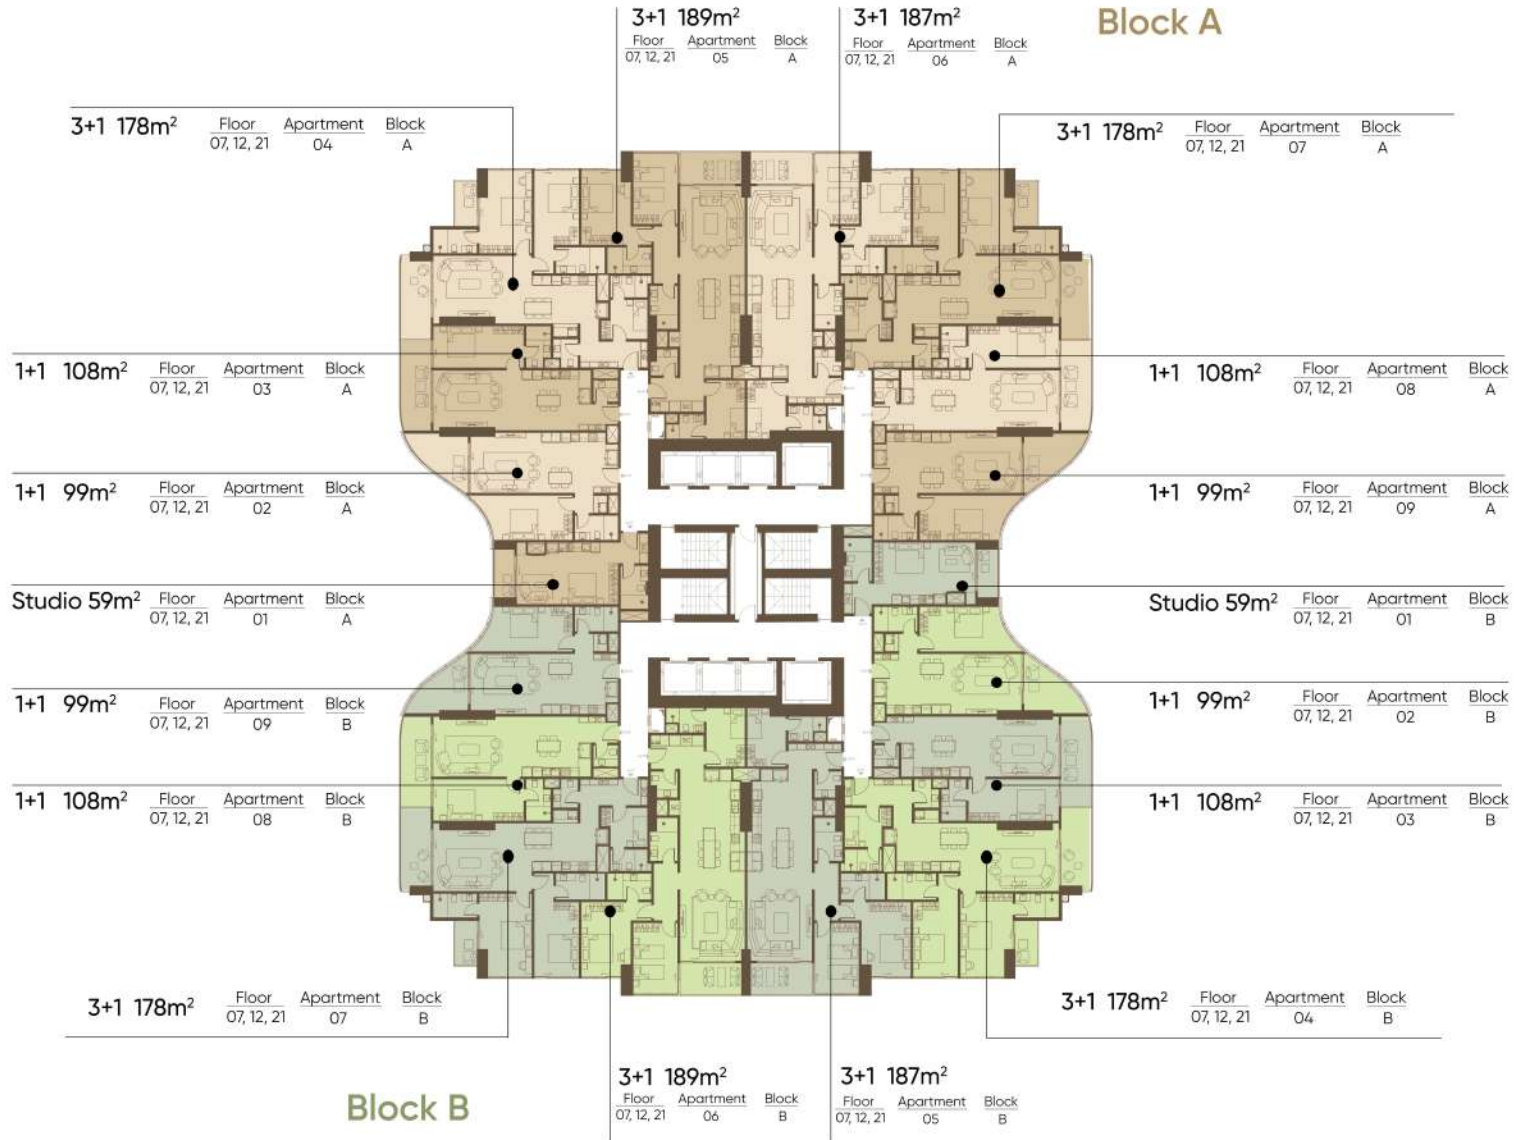

The background features large, stylized black letters 'W' and 'C' that are partially cut off by the edges of the frame. The 'W' is on the left and the 'C' is on the right, both rendered in a thick, elegant, serif font style.

Cavalli
tower

by SHAHAN

Block
Apartment Number
Floor Number

Floors 08-10 , 13-19 , 22-46

04.08.A

Block
Apartment Number
Floor Number

Floors 07, 12, 21

Cavalli
By SHAHAN

04.08.A

Block
Apartment Number
Floor Number

Floors 11, 20

Cavalli
By SHAHAN

Block
Apartment Number
Floor Number

Terrace Floor 06

Block A

Block B

Cavalli
By SHAHAN

Block
Apartment Number
Floor Number

Penthouse Floor 47

Block A

Block B

Cavalli
By SHAHAN