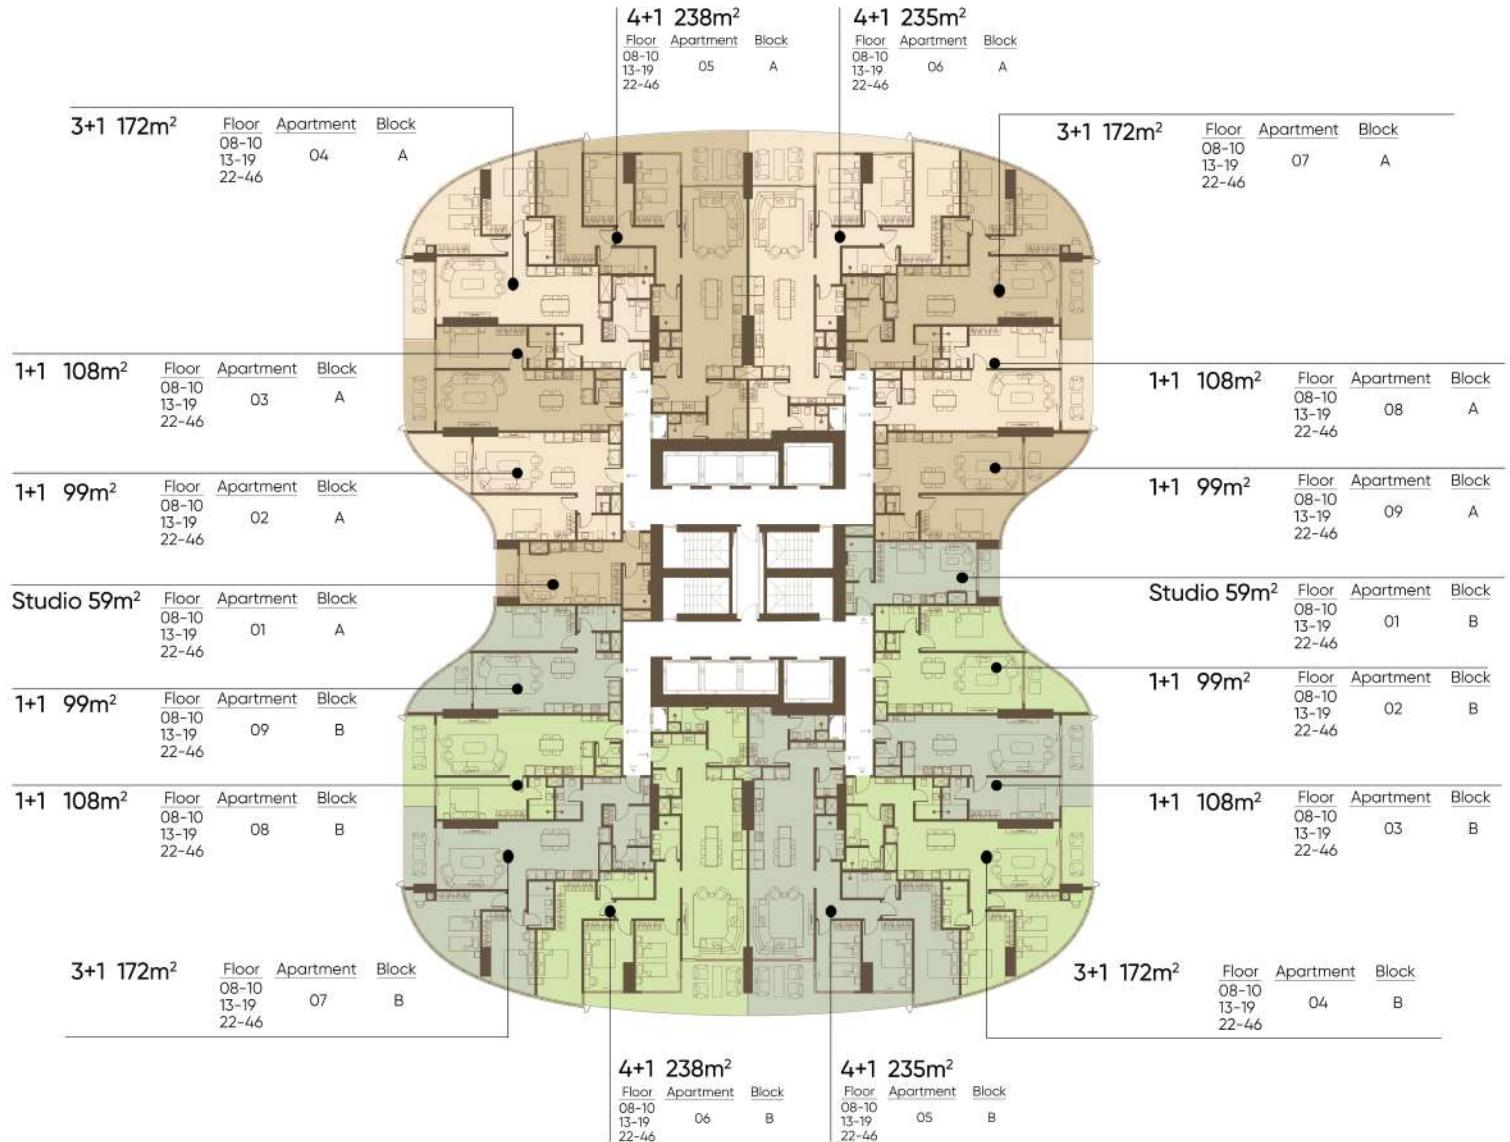

The background features large, stylized black letters 'W' and 'C' that are partially cut off by the edges of the frame. The 'W' is on the left and the 'C' is on the right, both rendered in a thick, elegant, serif font style.

Cavalli
tower

by SHAHAN

Block
Apartment Number
Floor Number

Floors 08-10 , 13-19 , 22-46

04.08.A

Block
Apartment Number
Floor Number

Floors 07, 12, 21

Cavalli
By SHAHAN

04.08.A

Block
Apartment Number
Floor Number

Floors 11, 20

Cavalli
By SHAHAN

Block
Apartment Number
Floor Number

Terrace Floor 06

Block A

Block B

Cavalli
By SHAHAN

Block
Apartment Number
Floor Number

Penthouse Floor 47

Block A

Block B

Cavalli
By SHAHAN