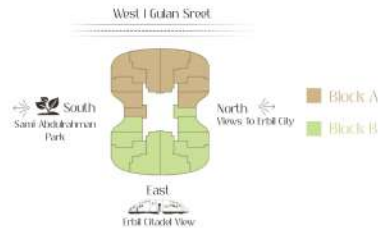

The background features large, stylized black letters 'W' and 'C' that are partially cut off by the edges of the frame. The 'W' is on the left and the 'C' is on the right, both rendered in a thick, elegant, serif font style.

Cavalli
tower

by SHAHAN

Block
Apartment Number
Floor Number

Floors 08-10 , 13-19 , 22-46

04.08.A

Block
Apartment Number
Floor Number

Floors 07, 12, 21

Cavalli
By SHAHAN

04.08.A

Block
Apartment Number
Floor Number

Floors 11, 20

Cavalli
By SHAHAN

Block
Apartment Number
Floor Number

Terrace Floor 06

Block A

Block B