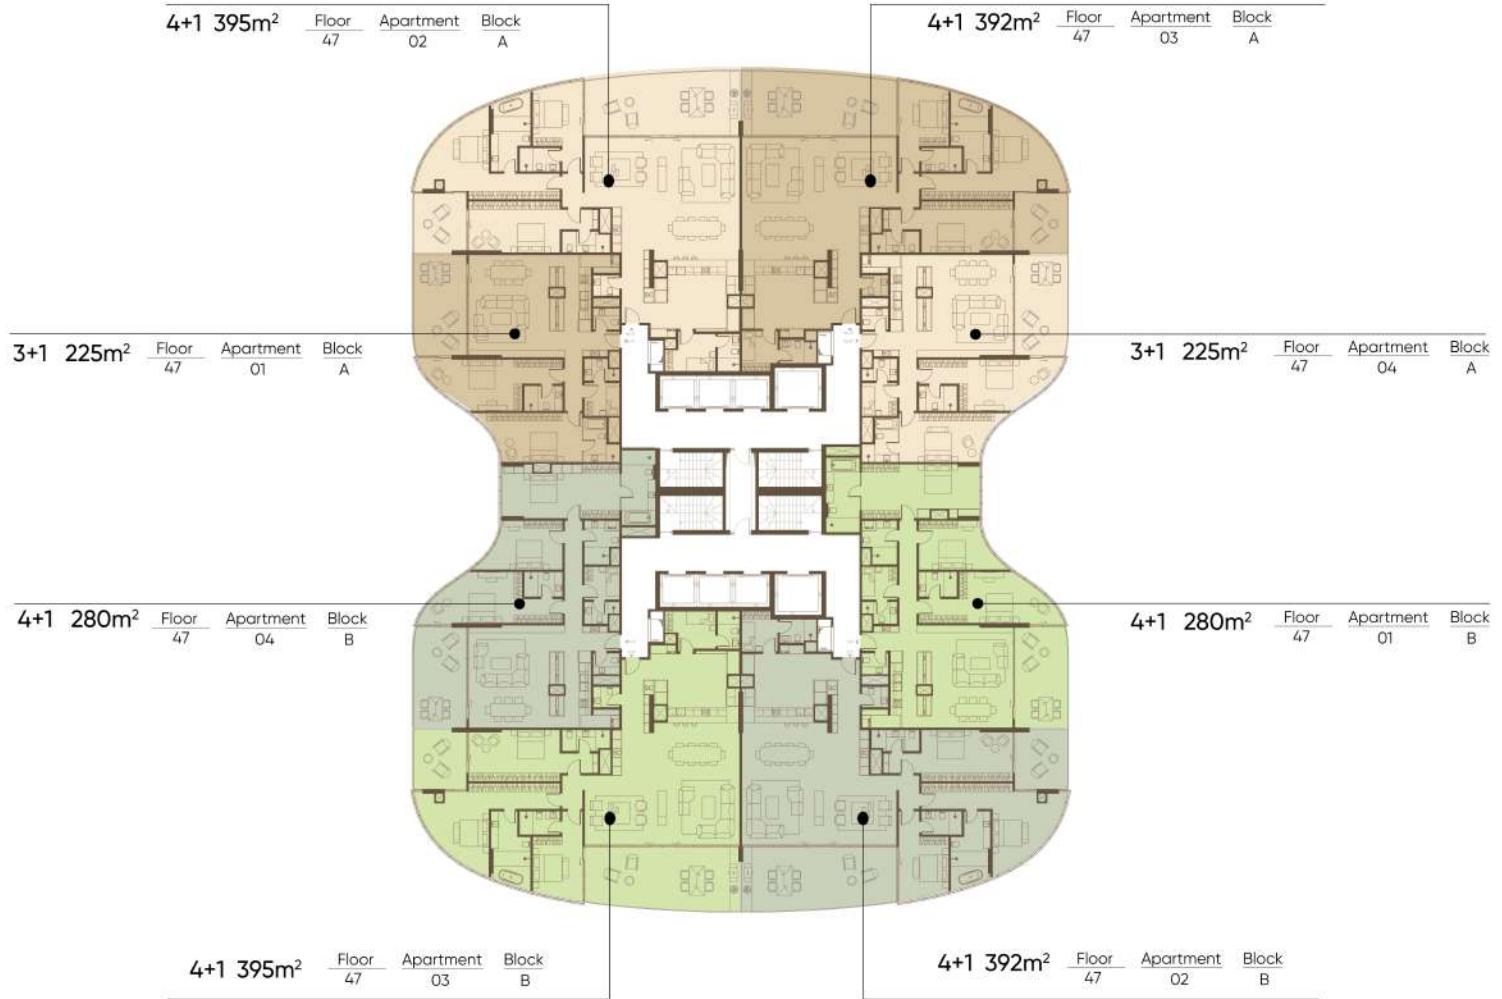

The background features large, stylized black letters 'W' and 'C' that are partially cut off by the edges of the frame. The 'W' is on the left and the 'C' is on the right, both rendered in a thick, elegant, serif font style.

Cavalli
tower

by SHAHAN

Block
Apartment Number
Floor Number

Floors 08-10 , 13-19 , 22-46

04.08.A

Block
Apartment Number
Floor Number

Floors 07, 12, 21

Cavalli
By SHAHAN

04.08.A

Block
Apartment Number
Floor Number

Floors 11, 20

Cavalli
By SHAHAN

Block
Apartment Number
Floor Number

Terrace Floor 06

Block A

Block B

Cavalli
By SHAHAN

Block
Apartment Number
Floor Number

Penthouse Floor 47

Block A

Block B

Cavalli
By SHAHAN