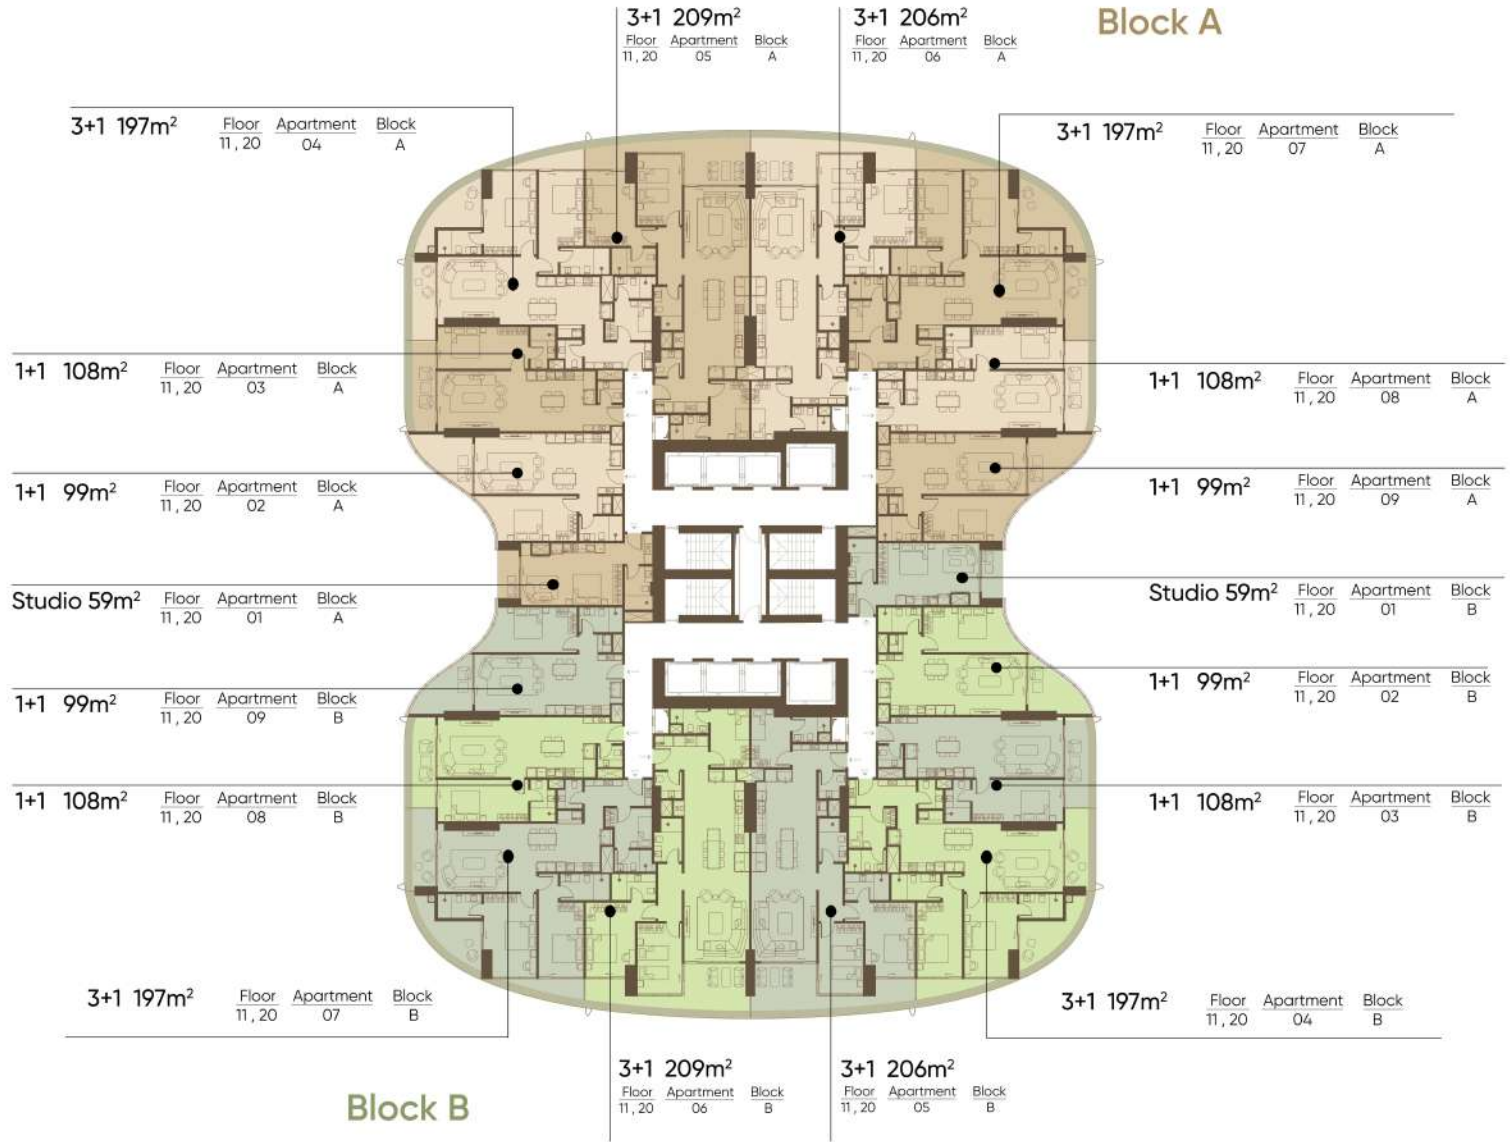

The background features large, stylized black letters 'W' and 'C' that are partially cut off by the edges of the frame. The 'W' is on the left and the 'C' is on the right, both rendered in a thick, elegant, serif font style.

Cavalli
tower

by SHAHAN

Block
Apartment Number
Floor Number

Floors 08-10 , 13-19 , 22-46

04.08.A

Block
Apartment Number
Floor Number

Floors 07, 12, 21

Cavalli
By SHAHAN

04.08.A

Block
Apartment Number
Floor Number

Floors 11, 20

Cavalli
By SHAHAN

Block
Apartment Number
Floor Number

Terrace Floor 06

Block A

Block B

Cavalli
By SHAHAN

Block
Apartment Number
Floor Number

Penthouse Floor 47

Block A

Block B

Cavalli
By SHAHAN